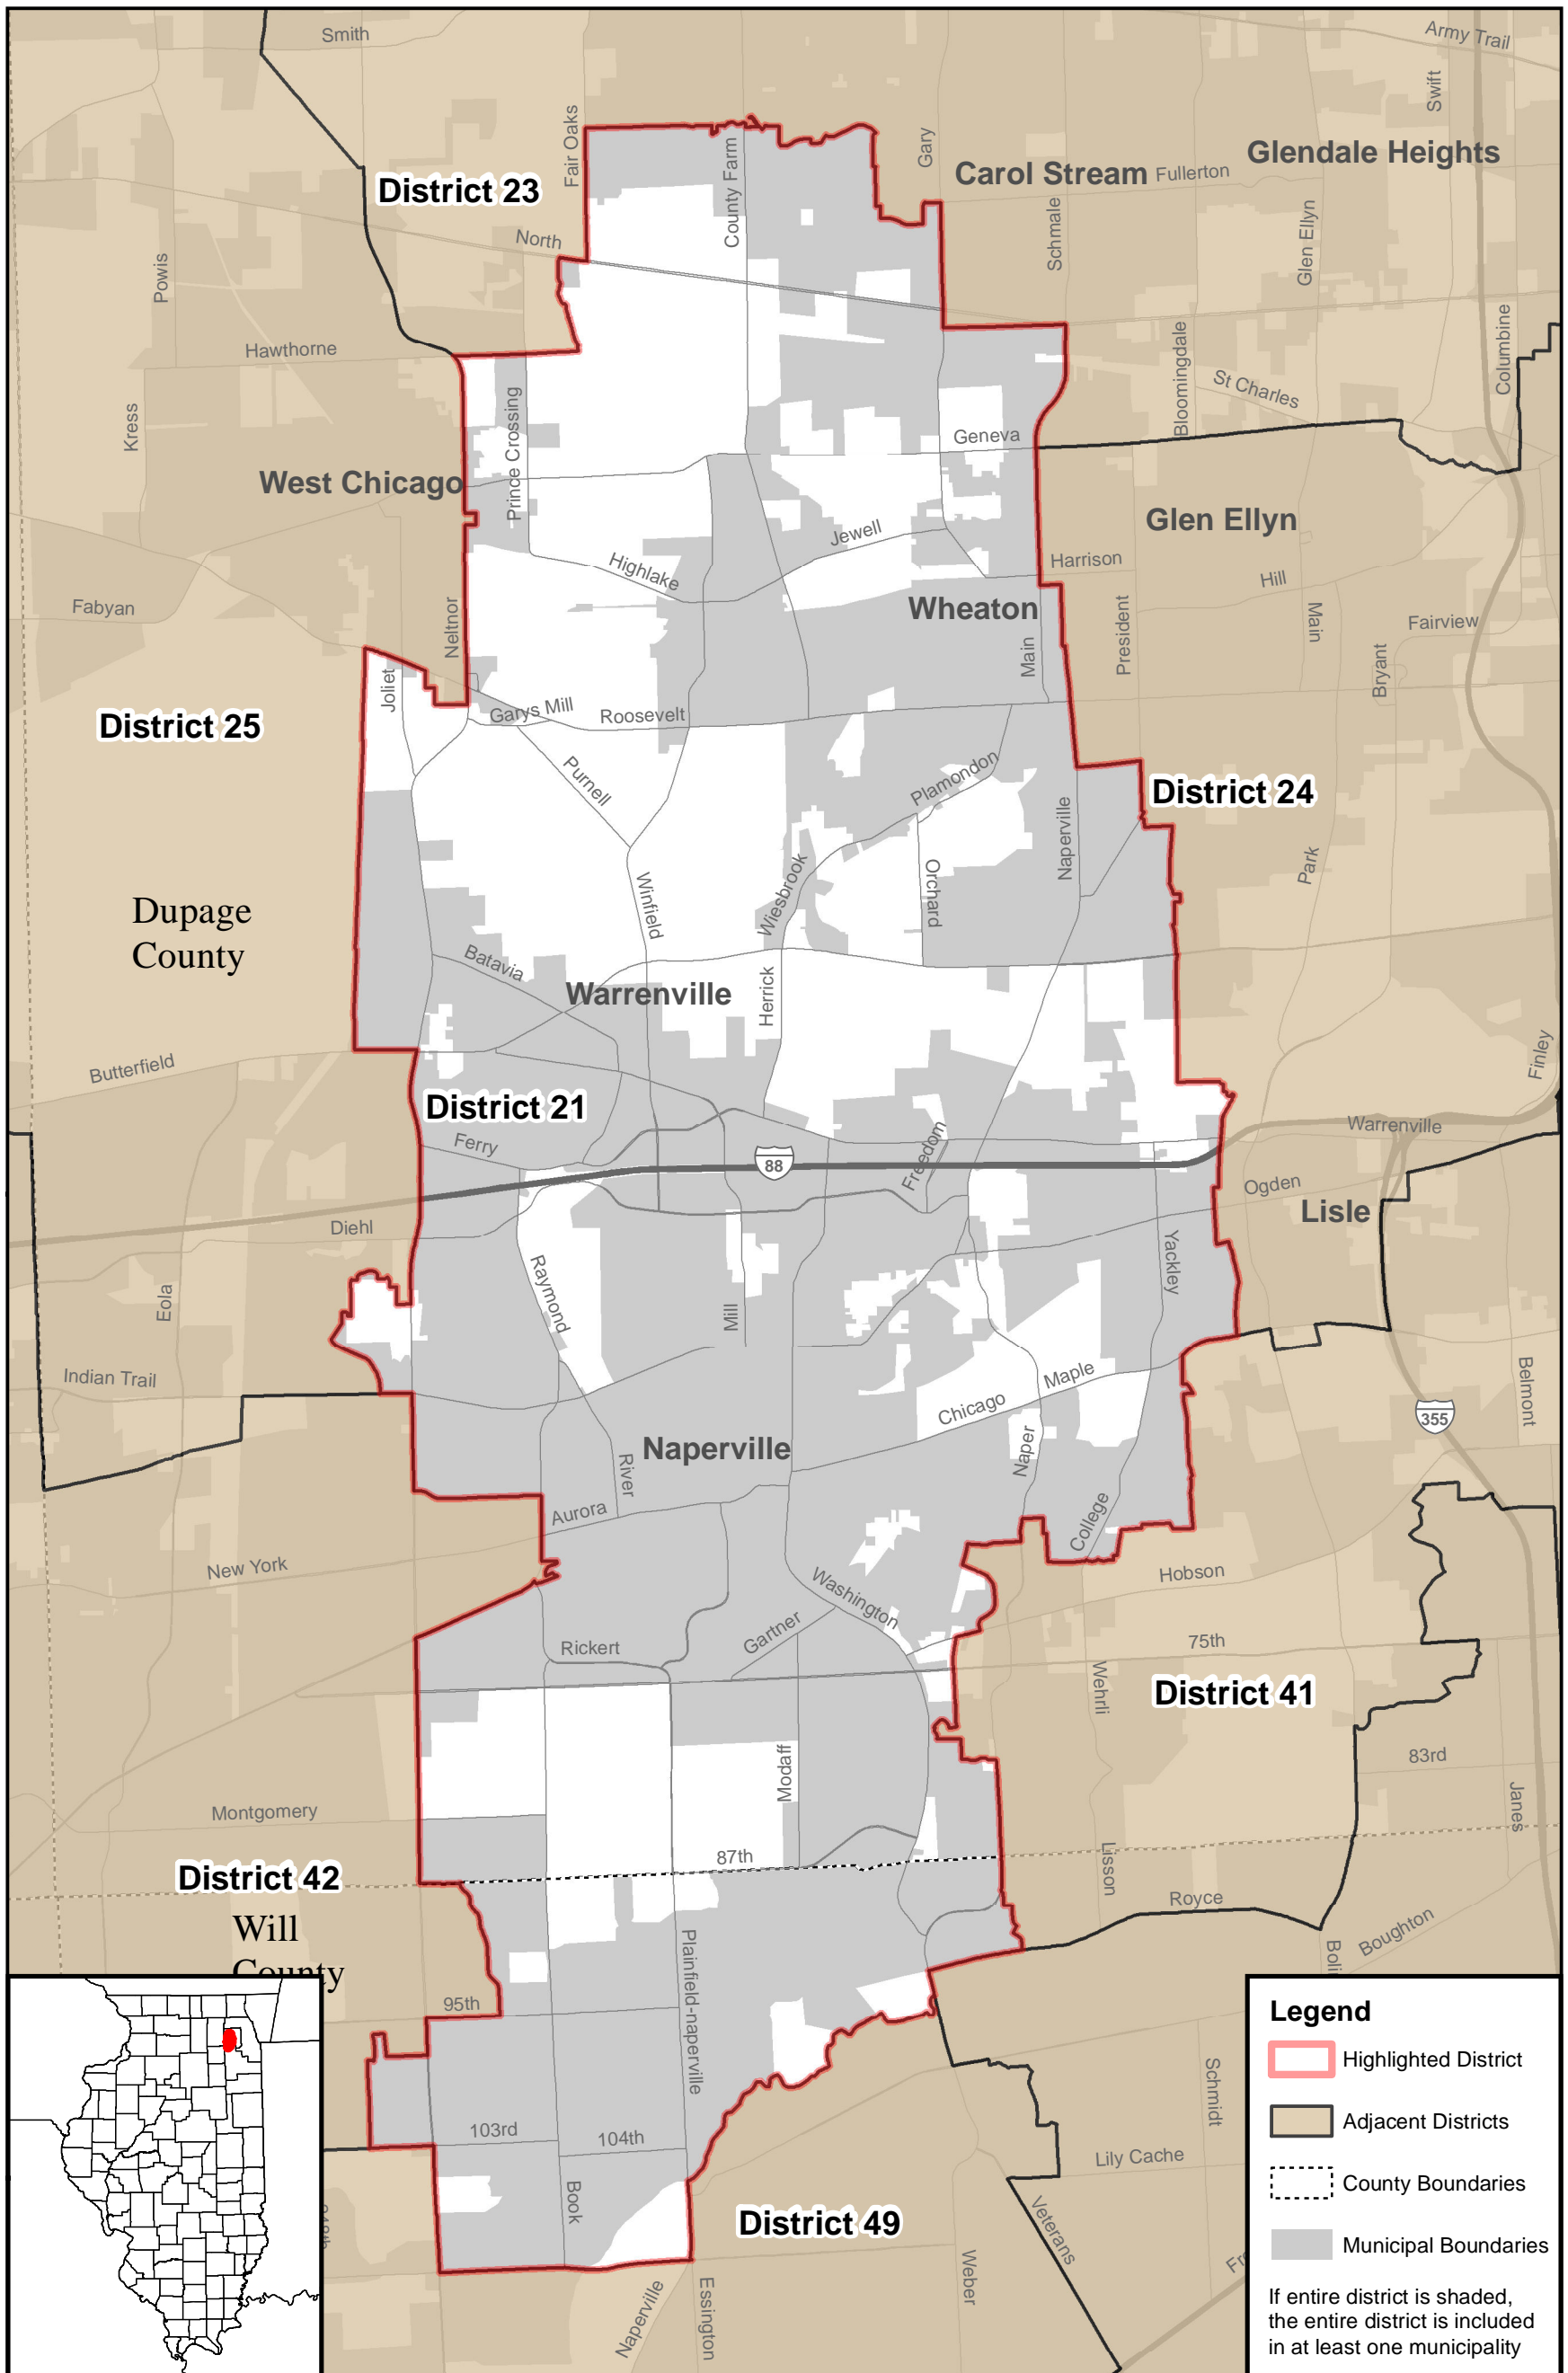

# Illinois Senate District 21

**Legend**

- Highlighted District
- Adjacent Districts
- County Boundaries
- Municipal Boundaries

If entire district is shaded, the entire district is included in at least one municipality

0.7 0 0.7 Miles  
  
 1 in = 1.4 miles